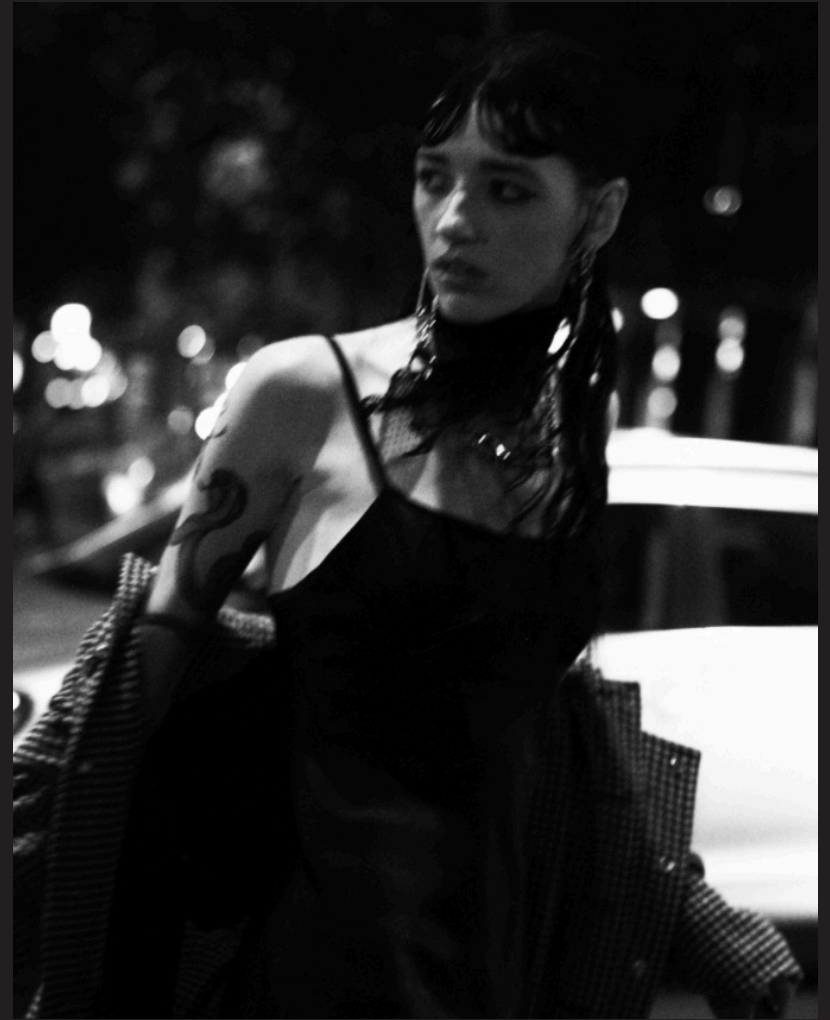

ALICE.D
AGENCY

eva
she/her
@crazydelicious__

Height: 182cm / 5'11"
Bust: 33 C
Waist: 68.5 cm / 27"
Hips: 101cm / 40"
Eyes: Hazel
Hair: Black
Dress: 8
Shoe: 42 Eu

alicedagency.com