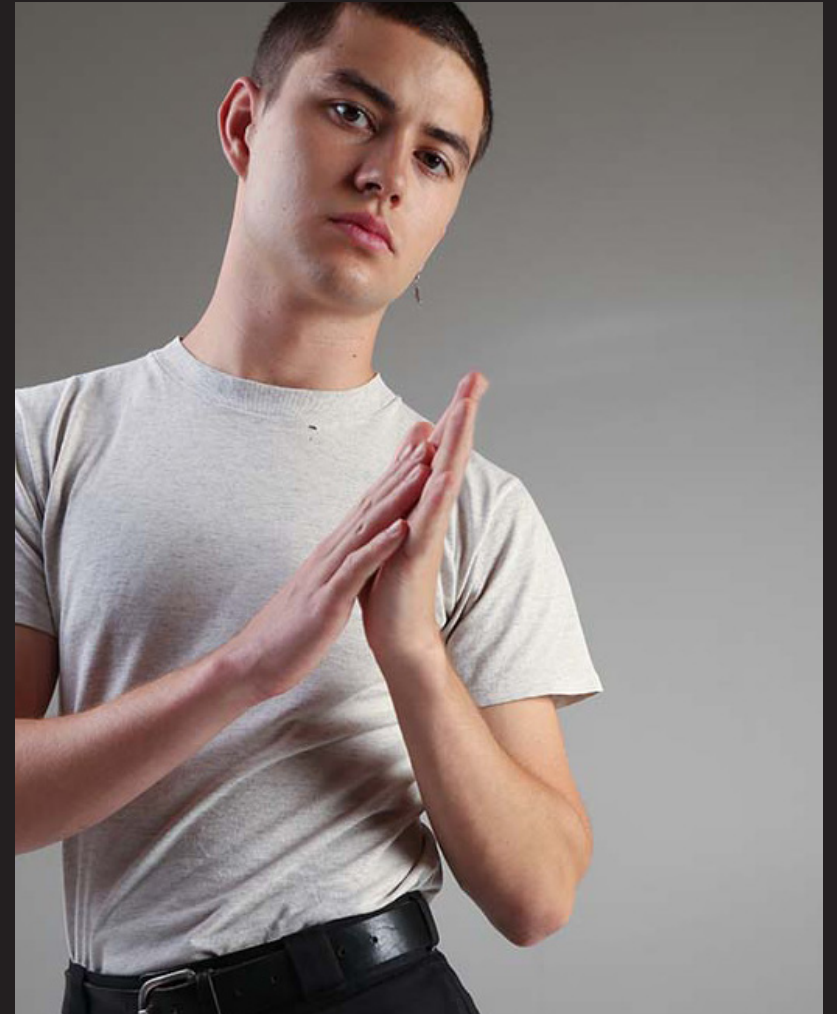

ALICE.D
AGENCY

callum
he/him
@neo.cog.ito

Height: 182cm / 6'
Chest: 91cm / 36"
Waist: 76cm / 31"
Hips: 92cm / 36.2"
Hair: Shaved
Eyes: Hazel
Shoe: 44Eu

alicedagency.com